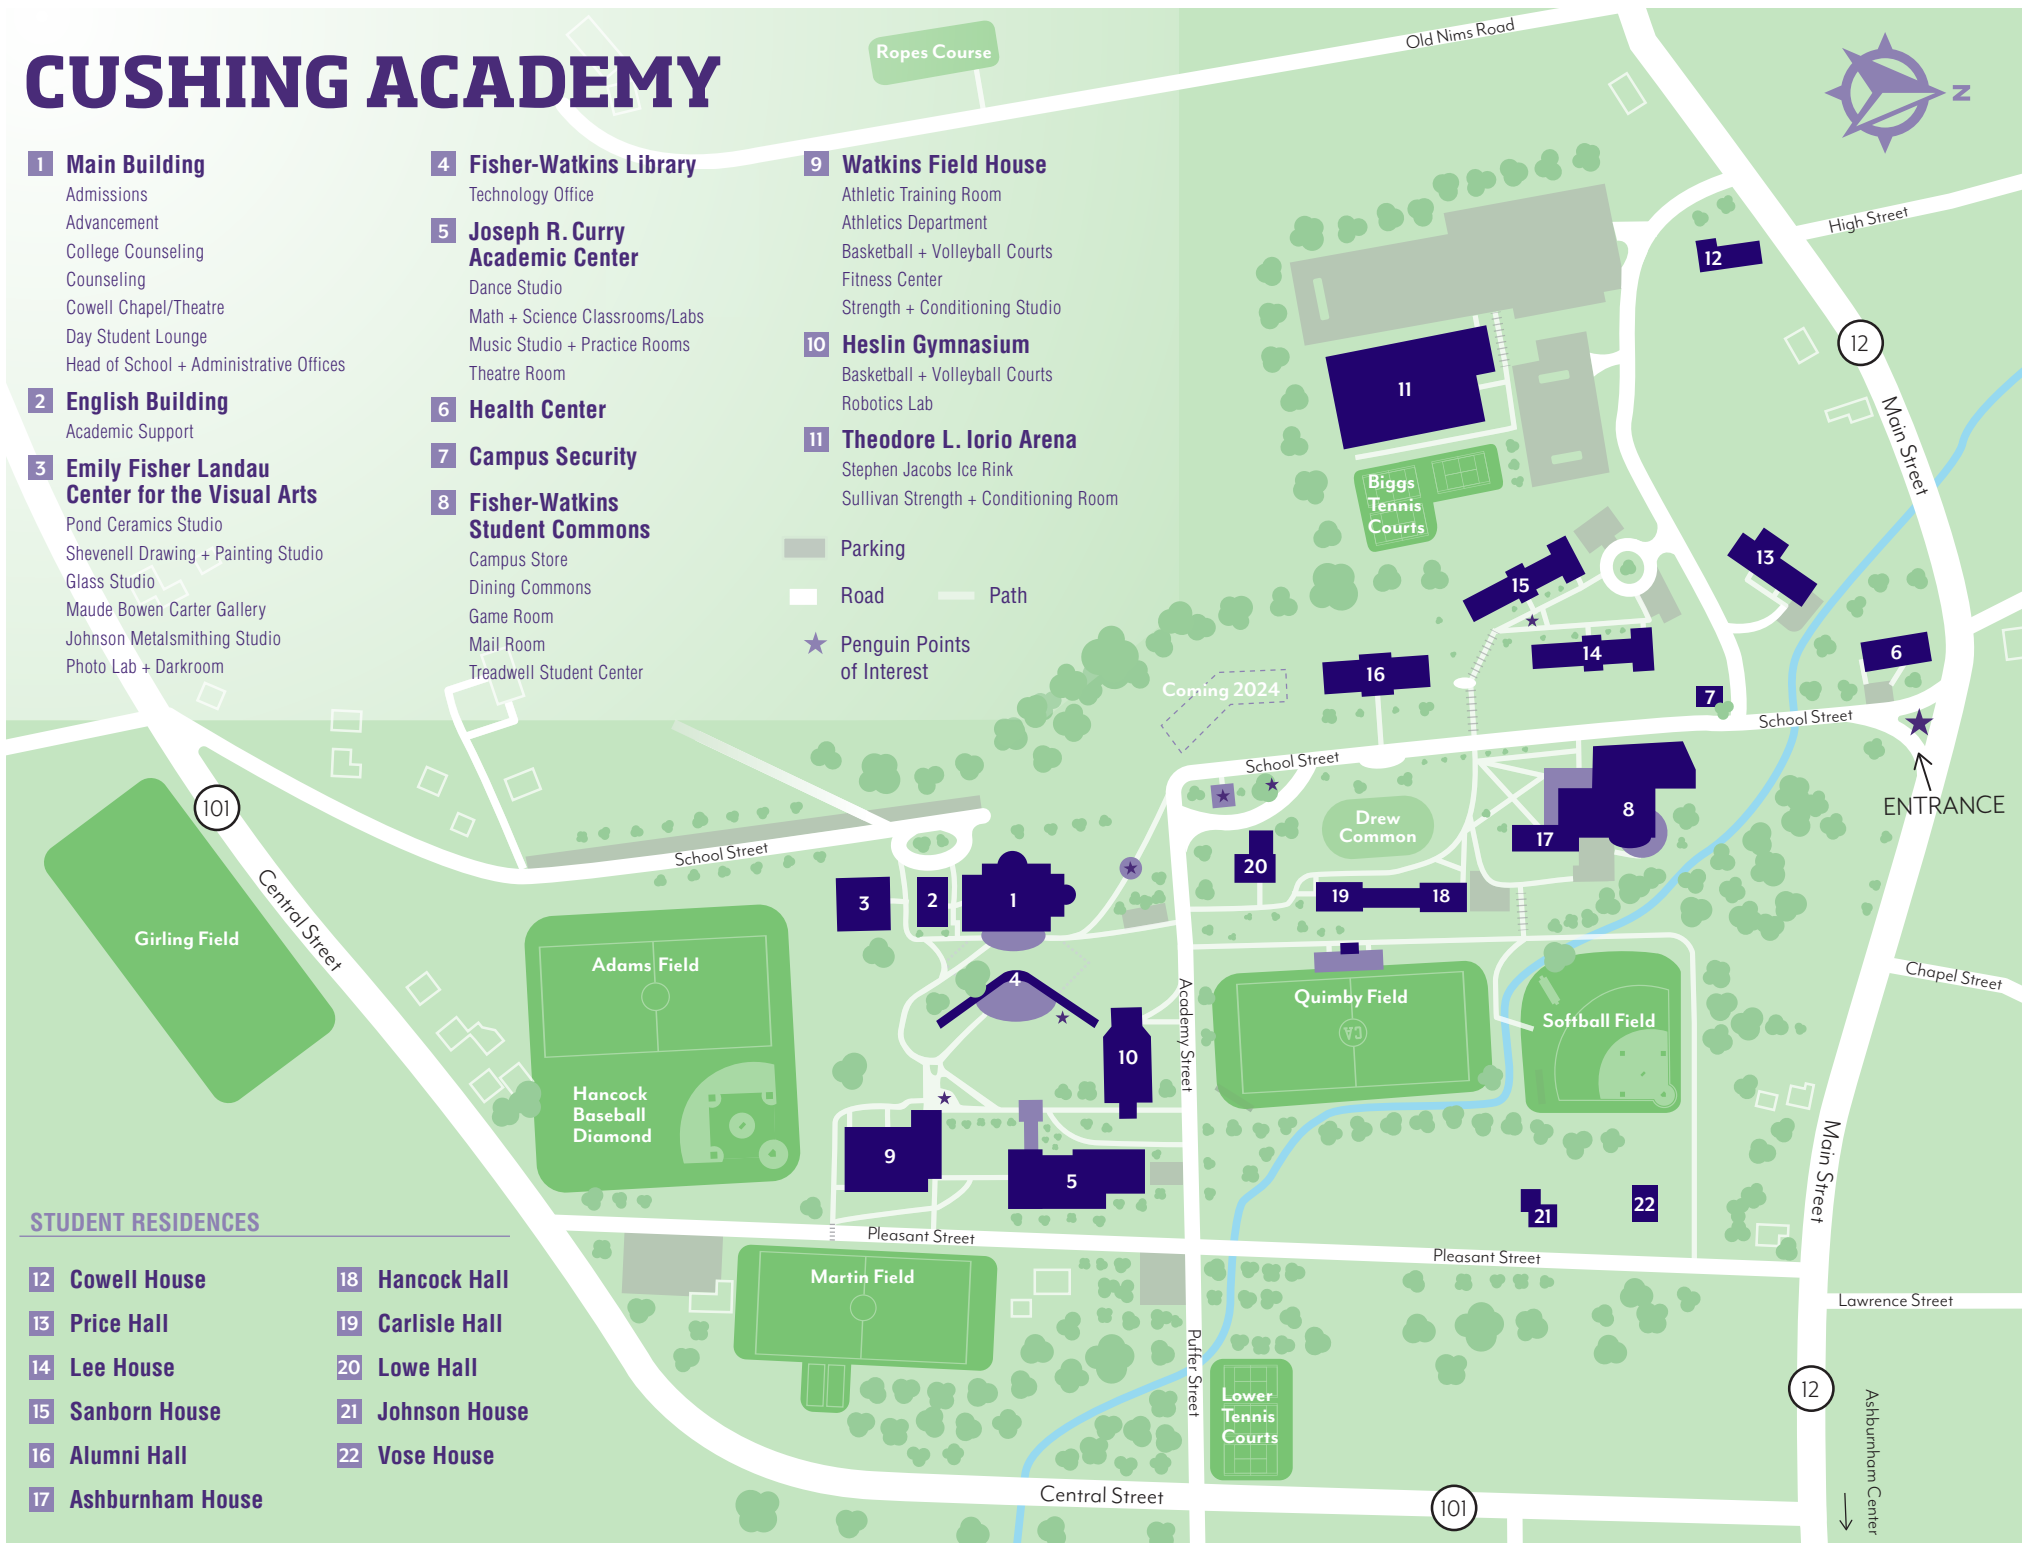

CUSHING ACADEMY

- 1 Main Building**
Admissions
Advancement
College Counseling
Counseling
Cowell Chapel/Theatre
Day Student Lounge
Head of School + Administrative Offices
- 2 English Building**
Academic Support
- 3 Emily Fisher Landau Center for the Visual Arts**
Pond Ceramics Studio
Shevenell Drawing + Painting Studio
Glass Studio
Maude Bowen Carter Gallery
Johnson Metalsmithing Studio
Photo Lab + Darkroom

- 4 Fisher-Watkins Library**
Technology Office
- 5 Joseph R. Curry Academic Center**
Dance Studio
Math + Science Classrooms/Labs
Music Studio + Practice Rooms
Theatre Room
- 6 Health Center**
- 7 Campus Security**
- 8 Fisher-Watkins Student Commons**
Campus Store
Dining Commons
Game Room
Mail Room
Treadwell Student Center

- 9 Watkins Field House**
Athletic Training Room
Athletics Department
Basketball + Volleyball Courts
Fitness Center
Strength + Conditioning Studio
- 10 Heslin Gymnasium**
Basketball + Volleyball Courts
Robotics Lab
- 11 Theodore L. Iorio Arena**
Stephen Jacobs Ice Rink
Sullivan Strength + Conditioning Room

- Parking
- Road
- Path
- ★ Penguin Points of Interest

STUDENT RESIDENCES

- 12 Cowell House**
- 18 Hancock Hall**
- 13 Price Hall**
- 19 Carlisle Hall**
- 14 Lee House**
- 20 Lowe Hall**
- 15 Sanborn House**
- 21 Johnson House**
- 16 Alumni Hall**
- 22 Vose House**
- 17 Ashburnham House**